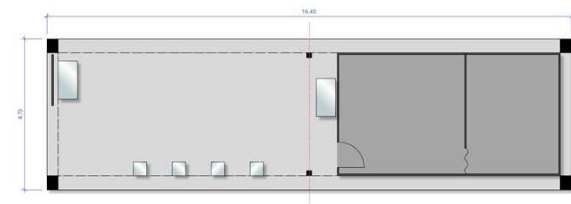

Watch & Jewellery Package "Extra-large"

Equipment

- 78 m2 booth
- Logo / signage
- Lighting
- 1 storage room
- 1 office room
- 4 showcases +2 counter showcases

Included

- 365 Digital package
- Electricity / cleaning
- Media /Buyers accreditation
- Exhibitors' name passes