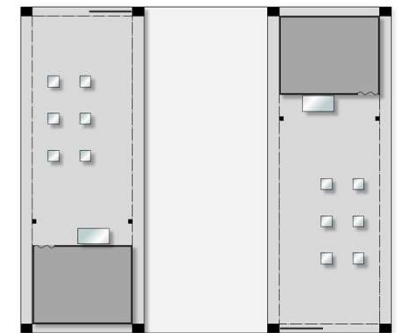

## Equipment

177 m<sup>2</sup>

- 2 x 59 m<sup>2</sup> W&J packages

- 59 m<sup>2</sup> Terrace

Incl. extra lighting

Incl. flooring

**Price: from CHF 176'800  
(Premium location CHF 185'000)**