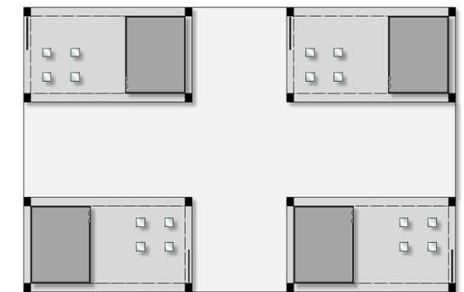

Watch & Jewellery Package with Terrace (4 X M)

Equipment

306.5 m²

1. 4 x 40 m² W&J packages
   - Approx. 146.5 m² Terrace
2. Incl. extra lighting
   Incl. flooring

**Price: From CHF 272'900
(Premium location CHF 288'800)**