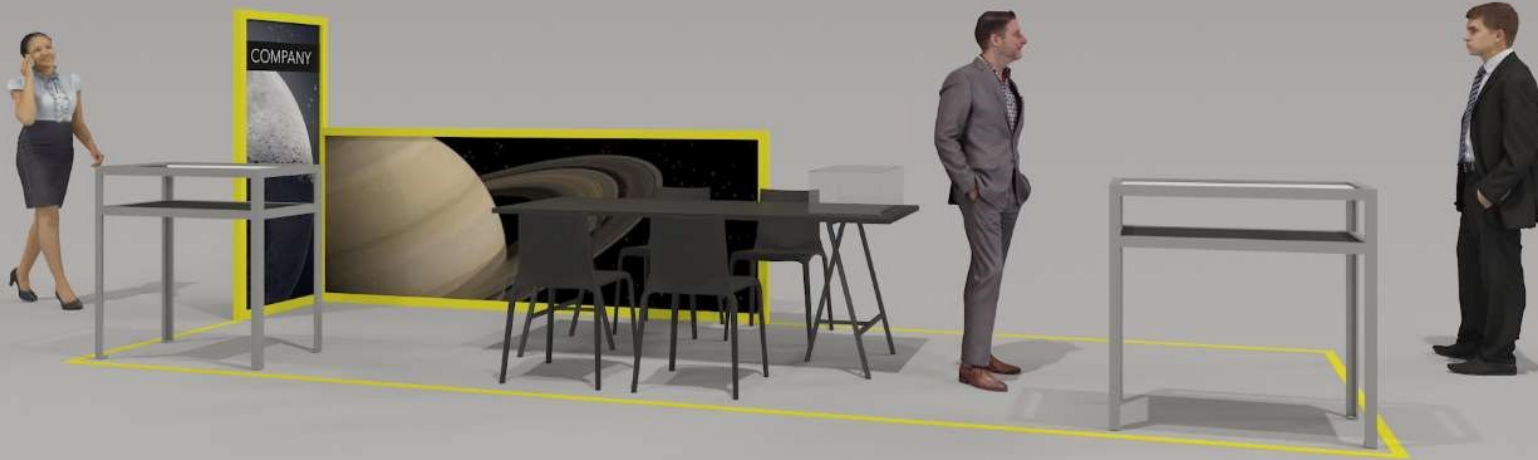

Incubator Package "Large"

Equipment

12 m2 space
Logo signage, electricity
Table with 4 chairs
2 x Showcases (high)
2 x walls w/ 1 large visual

Included

365 Digital package
Electricity / cleaning
Media /Buyers accreditation
Exhibitors' name passes