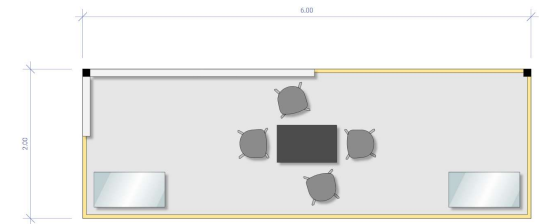

Incubator Package "Large"

Equipment

12 m2 space
Logo signage, electricity
Table with 4 chairs
2 x Showcases (high)
2 x walls w/ 1 large visual

Included

365 Digital package
Electricity / cleaning
Media /Buyers accreditation
Exhibitors' name passes